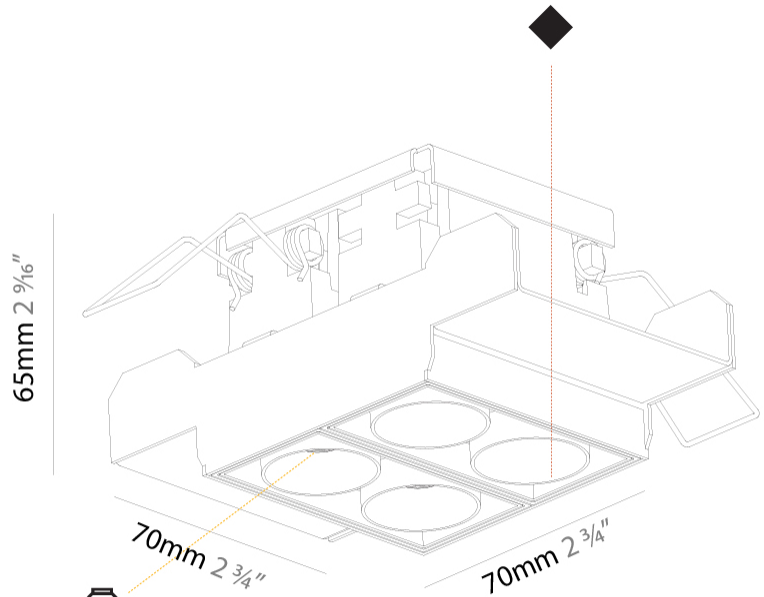

PHYSICAL

Shape: Rectangle
Length (mm): 70
Length (in): 2 ³/₄
Width (mm): 70
Width (in): 2 ³/₄
Height (mm): 65
Height (in): 2 ⁹/₁₆
Ceiling Thickness (mm): 12.5
Ceiling Thickness (in): 1/2
Min. Recessing Depth (mm): 100
Min. Recessing Depth (in): 3 ¹⁵/₁₆
Light Distribution: Downlight
Weight (kg): 0.437
Weight (lbs): 0.96
Fixture Finish: SSR / BKV / CWI / CRY / HAB / UFT / ITA / RUA / FTG / MYG / LOD / PUS / FRO / FUP / KIA / POP / BLS / SPG / MEY / GOH / GUM / CHC / COM / ABZ / JAG / OBR / MOS / ROR
Fixture Material: Aluminum Die Cast
Cut-out Measurements: 82mm / 3 1/4" x 42mm / 1 5/8"
Upon Request: Unique Ceiling Thickness

ELECTRICAL

Lamp Type: LED (Zhaga Standard)
Input Wattage (W): 18
Total Output Wattage (W): 16.4
Dimming: Tri-Mode (Non-Dimming and Phase Dimming (120Vac only) and 0-10V Dimming)
Driver Included: No
Driver Location: Recessed Housing
Driver Type: Constant Current - Universal
Driver Class: Class 2
Housing: See components
Input Voltage (V): 120 - 277
Constant Current (MA): 1050

LED

Number of LEDs: 4
Color Temperature (°K): 2700 / 3000 / 3500 / 4000
Max. Delivered Lumen (lm): Max. 887
CRI: >90 CRI
Lamp Life (hrs): 50000
Upon Request: Special Color Temperature

OPTICAL

Reflector: 8 / 18 / 34
Upon Request: Special Beam Angles

RATINGS AND CERTIFICATIONS

Certified By: CSA Certified to UL and CSA Standards
IP Rating: IP20
Zaneen Corporation © 2024, T 1800-388-3382, F 416-247-9319, www.zaneen.com

100mm
3 15/16"

12 1/2 mm
1/2"

82mm x 82mm
3 1/4" x 3 1/4"